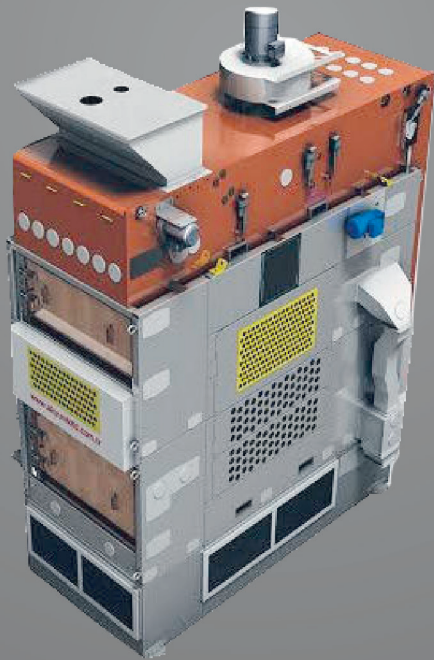

Grain and seed cleaning/grading machines

Typical ROSTA applications

Heavy duty ROSTA double rocker arm

ROSTA drive heads ST 27

ROSTA double rocker arms AD-P 38

- Maintenance-free
- Easy assembling
- Smooth running
- Ideal for two mass systems