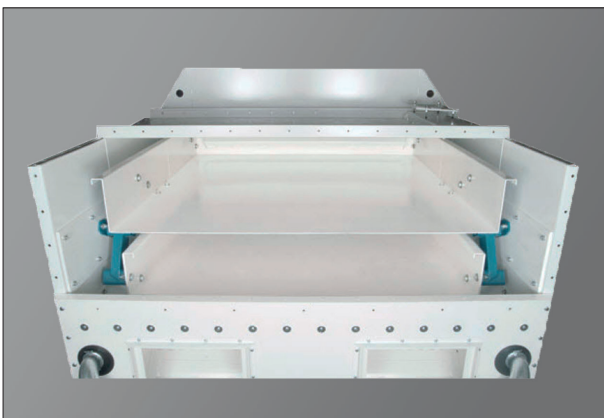

Grain and seed cleaning/grading machines

Typical ROSTA applications

Heavy duty ROSTA double rocker arm

ROSTA drive heads ST 27

ROSTA double rocker arms AD-P 38

- Maintenance-free
- Easy assembling
- Smooth running
- Ideal for two mass systems