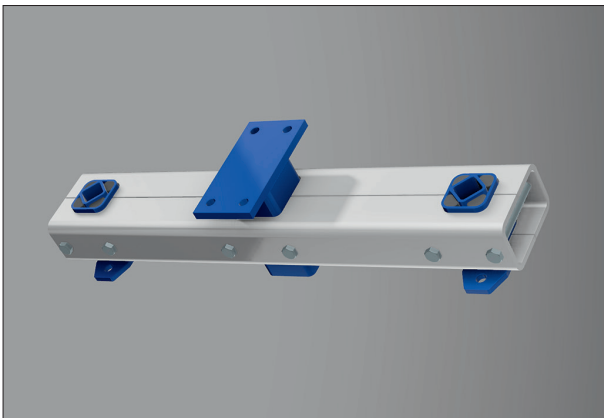

Grain and seed cleaning/grading machines

Typical ROSTA applications

Heavy duty ROSTA double rocker arm

ROSTA drive heads ST 27

ROSTA double rocker arms AD-P 38

- Maintenance-free
- Easy assembling
- Smooth running
- Ideal for two mass systems