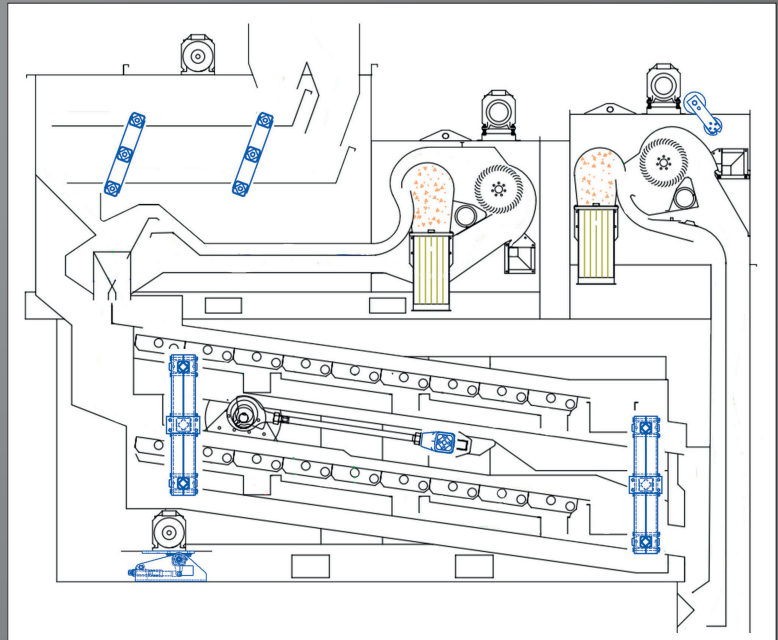

Grain and seed cleaning/grading machines

Typical ROSTA applications

Heavy duty ROSTA double rocker arm

ROSTA drive heads ST 27

ROSTA double rocker arms AD-P 38

- Maintenance-free
- Easy assembling
- Smooth running
- Ideal for two mass systems